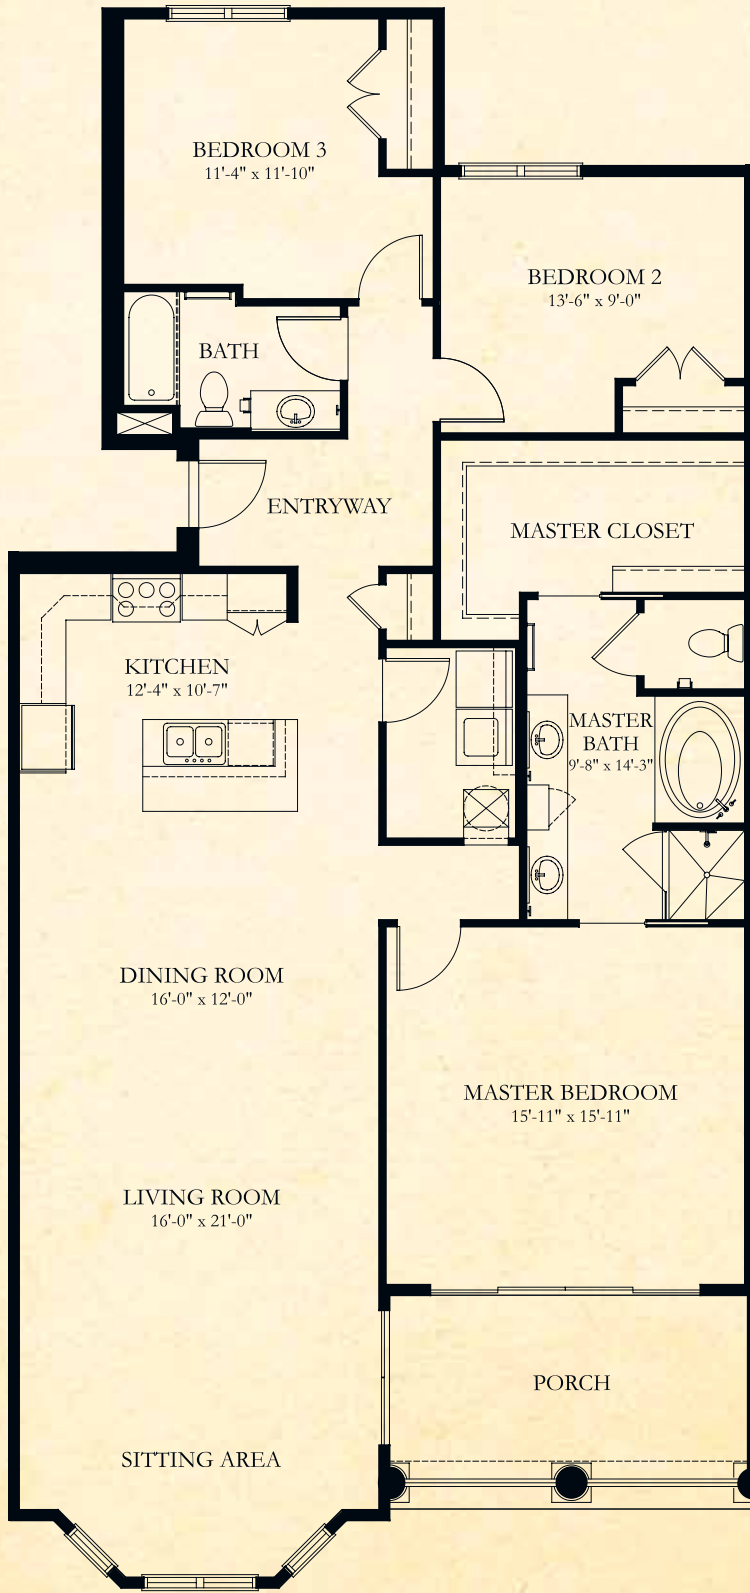

# THE ASHLEY

All units have their own unique river views

Gourmet kitchens complete with crushed quartz countertops

Australian Cypress hardwood floors

Towering ceilings over nine feet high

End Units: 1,768 sq. ft.  
152 sq. ft. porch

Interior Units: 1,772 sq. ft.  
154 sq. ft. porch

All square footage is approximate

Ashley River  
↓

LUXURIOUS WATERFRONT LIVING IN CHARLESTON  
4250 FABER PLACE DRIVE CHARLESTON, SOUTH CAROLINA 843.377.0194  
WWW.REVERIEONTHEASHLEY.COM